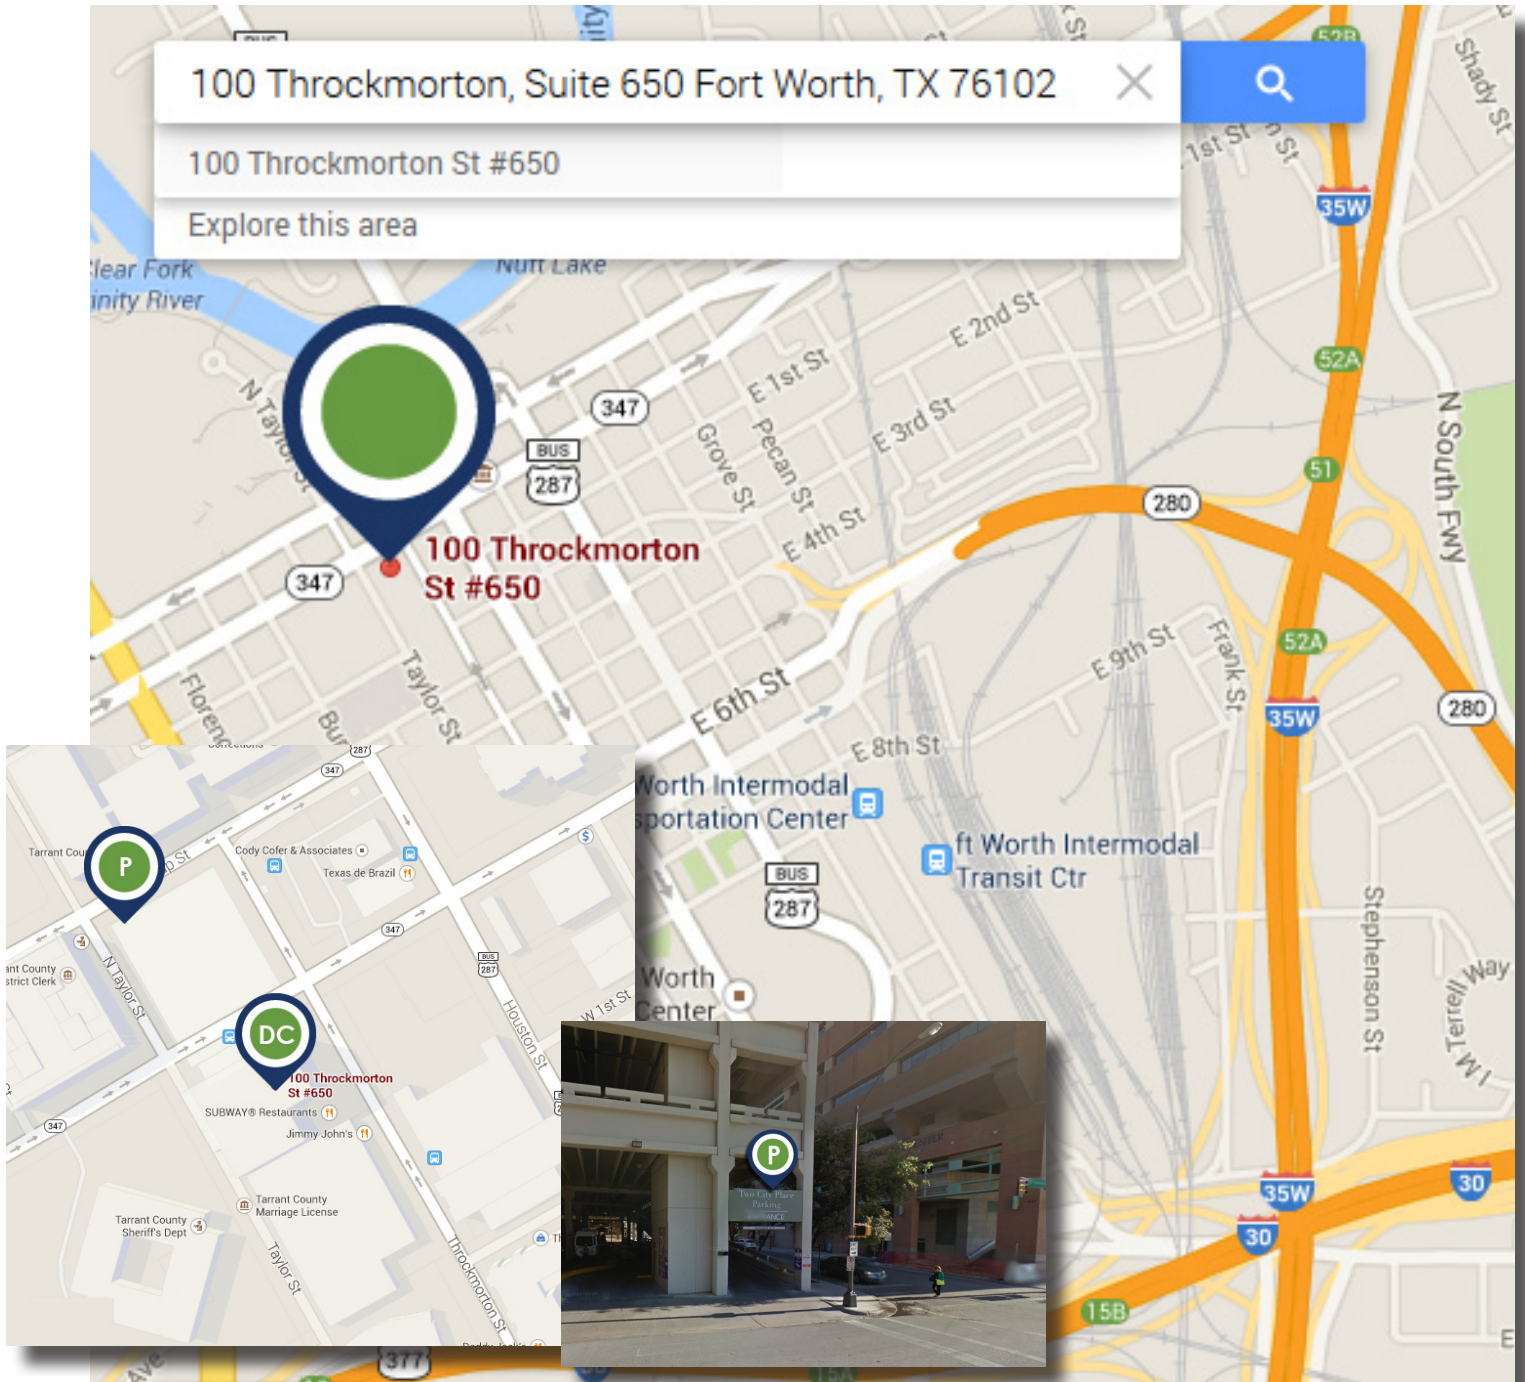

## Parking Directions for the Data Center in Fort Worth

### Data Center Address:

Two City Place | 100 Throckmorton, Suite 650 Fort Worth, TX 76102

### Directions:

Parking is available in the City Place North parking garage. The entrance to the parking garage is located off W. Belknap Street closer to the corner of N. Taylor Street. Direct access to the building is available from the parking garage.

Visuals are provided to further assist locating the parking garage and Data Center. The **P** icon indicates **Parking Garage** and **DC** indicates the **Data Center** location.